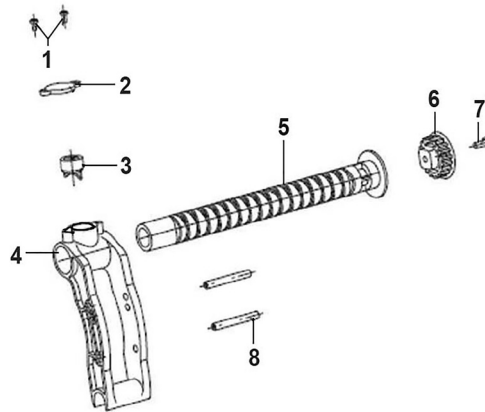

Parts Information:
**15m Auto-Rewind Control Rubber Air Hose
 Reel 10mm ID**
Model No: SA822.V2

Item	Part No.	Description
1	SA822.V2-01	Side Cover, Left
2	SA822.V2-02	Screw M4 x 10mm
3	SA822.V2-03	Hose Clip
4	SA822.V2-04	Inlet
5	SA822.V2-05	Inlet Hose
6	SA822.V2-06	Left Casing Assembly
7	SA822.V2-07	Gear, Big
8	SA822.V2-08	Screw ST4 x 15mm
9	SA822.V2-09	Drum Assembly
10	SA822.V2-10	Screw ST4 x 18mm
11	SA822.V2-11	Plug for Handle
12	SA822.V2-12	Handle
13	SA822.V2-13	Hose Guide System

TM

Parts Information:
**15m Auto-Rewind Control Rubber Air Hose
 Reel 10mm ID**
Model No: SA822.V2

Item	Part No.	Description
1	SA822V2.02-01	Main Shaft
2	SA822V2.02-02	Screw ST4 x 18mm
3	SA822V2.02-03	Gear Wheel, Large
4	SA822V2.02-04	Drum
5	SA822V2.02-05	Output Hose
6	SA822V2.02-06	Main Spring
7	SA822V2.02-07	Free Stop Assembly

Item	Part No.	Description
1	SA822V2.03-01	Screw ST3 x 6mm
2	SA822V2.03-02	Covering Plate, Inverting Block
3	SA823V2.03-04	Inverting Block
4	SA822V2.03-04	Hose Guide Seat

Item	Part No.	Description
5	SA822V2.03-05	Threaded Tube
6	SA822V2.03-06	Gear Wheel, Small
7	SA822V2.03-07	Screw ST4 x 10mm
8	SA822V2.03-08	Rivet

Item	Part No.	Description
1	SA823V2.07-01	Drum
2	SA823V2.07-02	Bottom Support
3	SA823V2.07-03	Lock Body
4	SA823V2.07-04	Lock Cylinder
5	SA823V2.07-05	Lock Cover
6	SA823V2.07-06	Shaft

Item	Part No.	Description
7	SA823V2.07-07	Outer Casing
8	SA823V2.07-08	Fixing Plate
9	SA823V2.07-09	Washer
10	SA823V2.07-10	Screw ST4 x 18mm
11	SA823V2.07-11	Gear Wheel