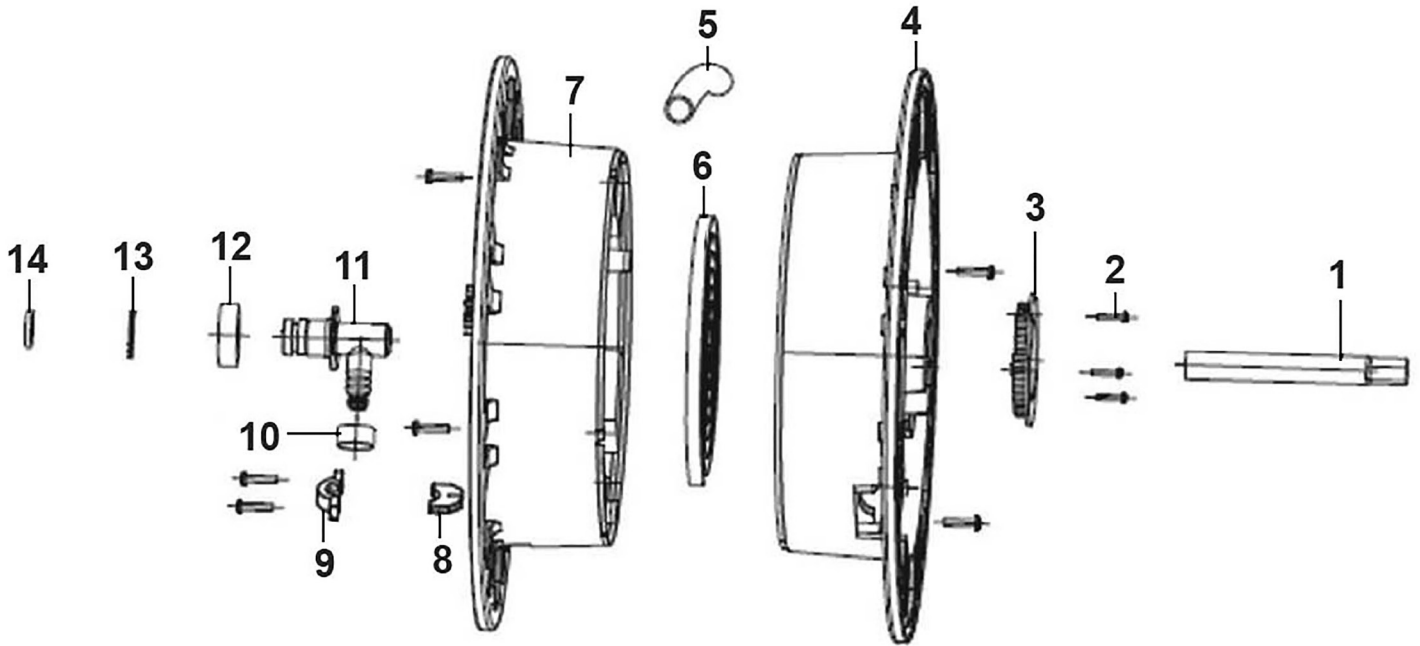

Parts Information:
**15m Auto-Rewind Control Rubber Air Hose
 Reel 10mm ID**
Model No: SA822.V2

Item	Part No.	Description
1	SA822.V2-01	Side Cover, Left
2	SA822.V2-02	Screw M4 x 10mm
3	SA822.V2-03	Hose Clip
4	SA822.V2-04	Inlet
5	SA822.V2-05	Inlet Hose
6	SA822.V2-06	Left Casing Assembly
7	SA822.V2-07	Gear, Big
8	SA822.V2-08	Screw ST4 x 15mm
9	SA822.V2-09	Drum Assembly
10	SA822.V2-10	Screw ST4 x 18mm
11	SA822.V2-11	Plug for Handle
12	SA822.V2-12	Handle
13	SA822.V2-13	Hose Guide System

TM

Parts Information:
**15m Auto-Rewind Control Rubber Air Hose
 Reel 10mm ID**
Model No: SA822.V2

Item	Part No.	Description
1	SA822V2.02-01	Main Shaft
2	SA822V2.02-02	Screw ST4 x 18mm
3	SA822V2.02-03	Gear Wheel, Large
4	SA822V2.02-04	Drum
5	SA822V2.02-05	Output Hose
6	SA822V2.02-06	Main Spring
7	SA822V2.02-07	Free Stop Assembly

Item	Part No.	Description
8	SA822V2.02-08	Bushing
9	SA822V2.02-09	Hose Support
10	SA822V2.02-10	Hose Clip
11	SA822V2.02-11	Outlet Fitting
12	SA822V2.02-12	Thrust Bearing
13	SA822V2.02-13	Circlip
14	10QJV3.2-29	O-Ring (20.78 x 15.54 x 2.62mm)

Item	Part No.	Description
1	SA822V2.03-01	Screw ST3 x 6mm
2	SA822V2.03-02	Covering Plate, Inverting Block
3	SA823V2.03-04	Inverting Block
4	SA822V2.03-04	Hose Guide Seat

Item	Part No.	Description
5	SA822V2.03-05	Threaded Tube
6	SA822V2.03-06	Gear Wheel, Small
7	SA822V2.03-07	Screw ST4 x 10mm
8	SA822V2.03-08	Rivet