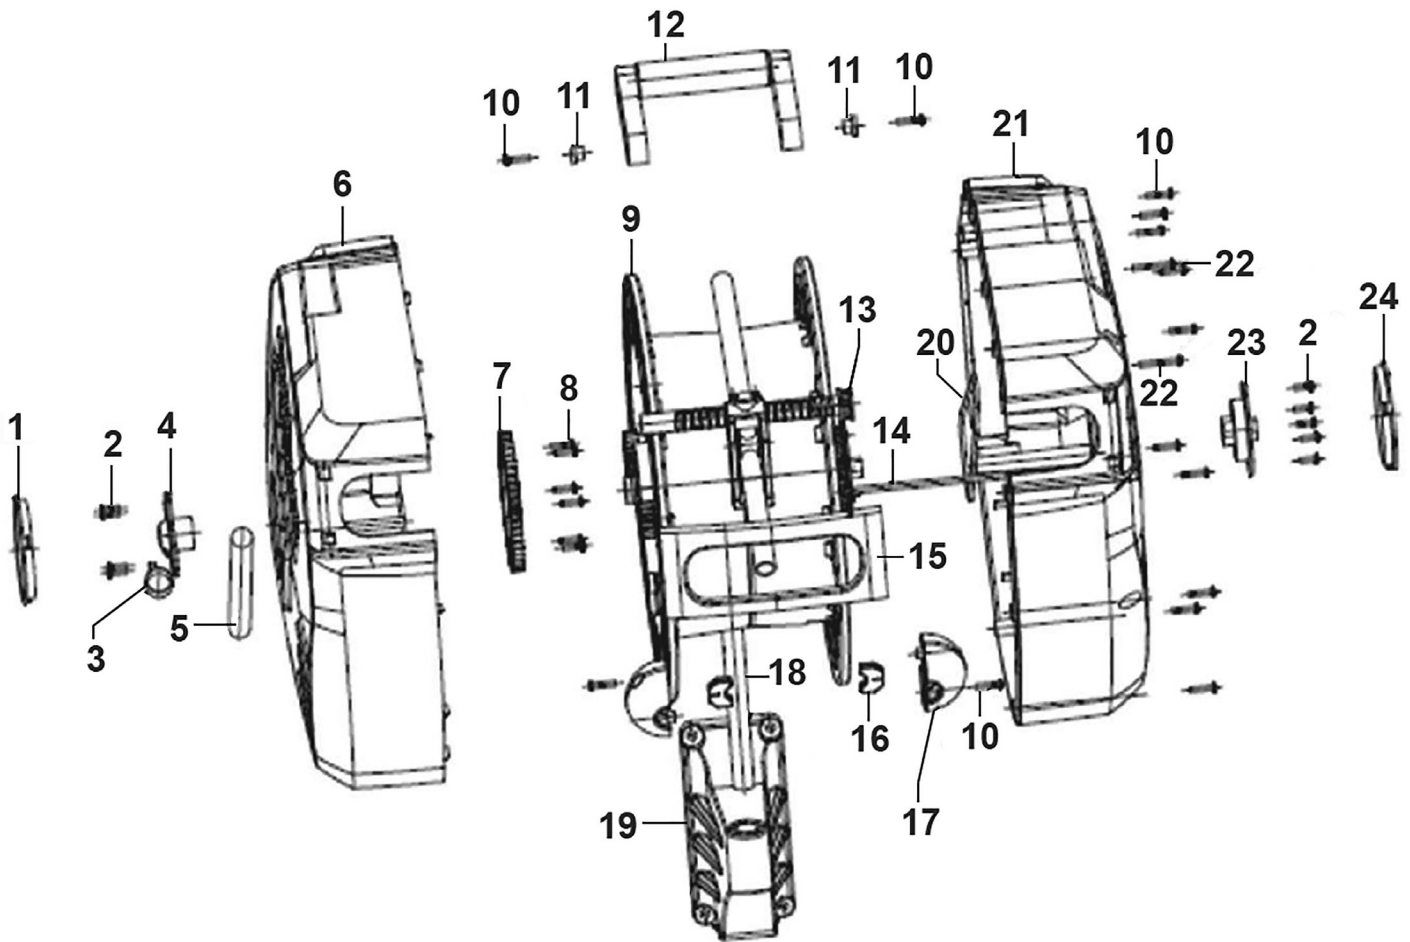

Parts Information:
**15m Auto-Rewind Control Rubber Air Hose
 Reel 10mm ID**
Model No: SA822.V2

Item	Part No.	Description
1	SA822.V2-01	Side Cover, Left
2	SA822.V2-02	Screw M4 x 10mm
3	SA822.V2-03	Hose Clip
4	SA822.V2-04	Inlet
5	SA822.V2-05	Inlet Hose
6	SA822.V2-06	Left Casing Assembly
7	SA822.V2-07	Gear, Big
8	SA822.V2-08	Screw ST4 x 15mm
9	SA822.V2-09	Drum Assembly
10	SA822.V2-10	Screw ST4 x 18mm
11	SA822.V2-11	Plug for Handle
12	SA822.V2-12	Handle
13	SA822.V2-13	Hose Guide System

Item	Part No.	Description
14	SA822.V2-14	Guide Pivot
15	SA822.V2-15	Front Cover
16	SA824.V2-19	Bushing
17	SA824.V2-20	Ball Stop
18	SA822.V2-18	Stainless Tube
19	SA822.V2-19	Mounting Bracket Assembly
20	SA822.V2-20	Belt
21	SA822.V2-21	Right Casing Assembly
22	SA822.V2-22	Screw ST4 x 30mm
23	SA822.V2-23	Preload Wheel
24	SA822.V2-24	Right Side Cover
--	SA822.V2-25	Slow Return Assembly (Not Shown)
--	SA823.V2-30	Free Stop Assembly (Not Shown)

TM

Parts Information:
**15m Auto-Rewind Control Rubber Air Hose
 Reel 10mm ID**
Model No: SA822.V2

Item	Part No.	Description
1	SA822V2.02-01	Main Shaft
2	SA822V2.02-02	Screw ST4 x 18mm
3	SA822V2.02-03	Gear Wheel, Large
4	SA822V2.02-04	Drum
5	SA822V2.02-05	Output Hose
6	SA822V2.02-06	Main Spring
7	SA822V2.02-07	Free Stop Assembly

Item	Part No.	Description
1	SA822V2.03-01	Screw ST3 x 6mm
2	SA822V2.03-02	Covering Plate, Inverting Block
3	SA823V2.03-04	Inverting Block
4	SA822V2.03-04	Hose Guide Seat

Item	Part No.	Description
5	SA822V2.03-05	Threaded Tube
6	SA822V2.03-06	Gear Wheel, Small
7	SA822V2.03-07	Screw ST4 x 10mm
8	SA822V2.03-08	Rivet