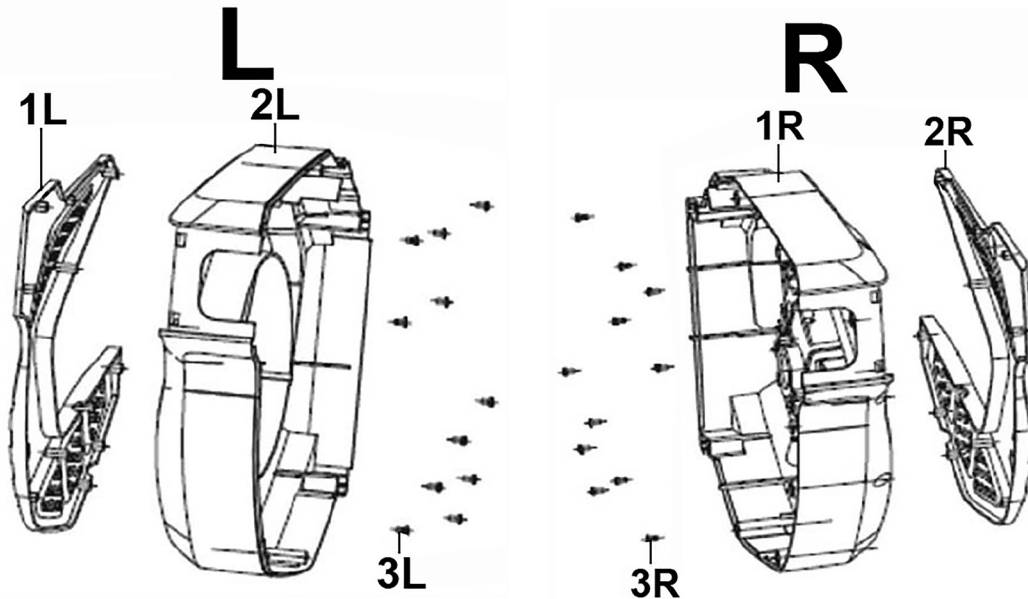

Parts Information:
**15m Auto-Rewind Control Rubber Air Hose
Reel 10mm ID**
Model No: SA822.V2

Item	Part No.	Description
1L	SA822V2.05-01	Left Casing
2L	SA822V2.05-02	Left Outside Casing
3L	SA822V2.05-03	Screw ST3 x 6mm

Item	Part No.	Description
1R	SA822V2.04-01	Right Casing
2R	SA822V2.04-02	Right Outside Casing
3R	SA822V2.04-03	Screw ST3 x 6mm