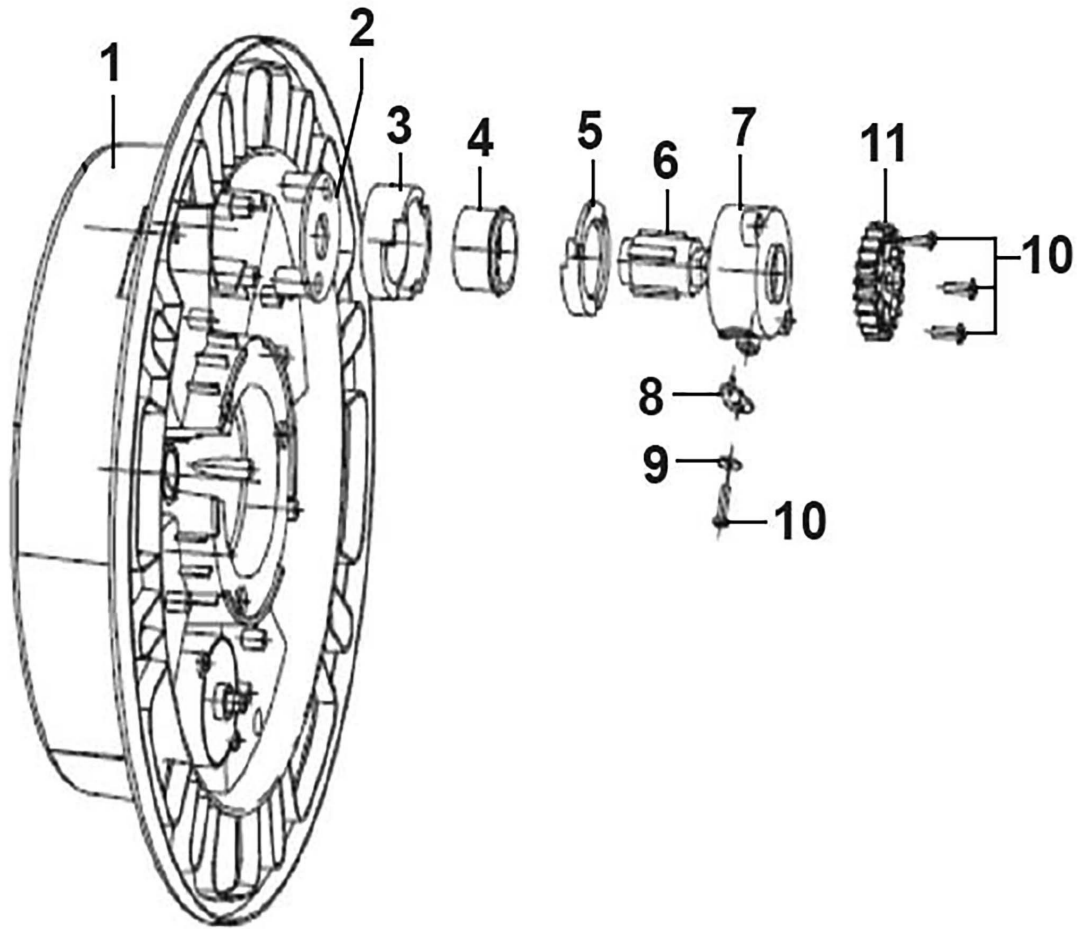

Item	Part No.	Description
1	SA823V2.07-01	Drum
2	SA823V2.07-02	Bottom Support
3	SA823V2.07-03	Lock Body
4	SA823V2.07-04	Lock Cylinder
5	SA823V2.07-05	Lock Cover
6	SA823V2.07-06	Shaft

Item	Part No.	Description
7	SA823V2.07-07	Outer Casing
8	SA823V2.07-08	Fixing Plate
9	SA823V2.07-09	Washer
10	SA823V2.07-10	Screw ST4 x 18mm
11	SA823V2.07-11	Gear Wheel

NOTE: It is our policy to continually improve products and as such we reserve the right to alter data, specifications and component parts without prior notice. There may be alternative versions of this product, please contact us should you require this information.

IMPORTANT: No liability is accepted for incorrect use of product. Spare parts must be fitted by a competent person

WARRANTY: Guarantee is 12 months from purchase date, proof of which will be required for any claim.