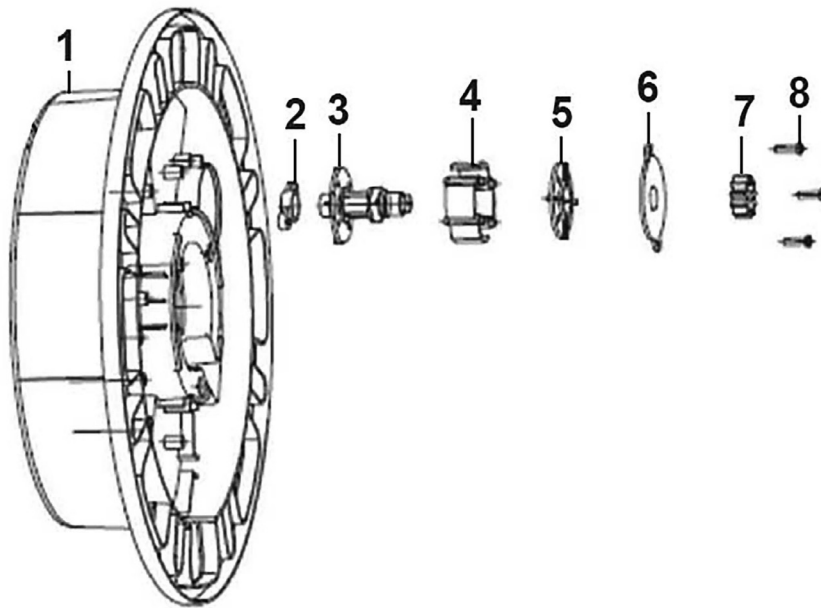

Item	Part No.	Description
1	SA822V2.03-01	Screw ST3 x 6mm
2	SA822V2.03-02	Covering Plate, Inverting Block
3	SA823V2.03-04	Inverting Block
4	SA822V2.03-04	Hose Guide Seat

Item	Part No.	Description
5	SA822V2.03-05	Threaded Tube
6	SA822V2.03-06	Gear Wheel, Small
7	SA822V2.03-07	Screw ST4 x 10mm
8	SA822V2.03-08	Rivet

Tel: 01284 757500 · Email: sales@sealey.co.uk · Web: www.sealey.co.uk

Parts Information:
**15m Auto-Rewind Control Rubber Air Hose
 Reel 10mm ID**
Model No: SA822.V2

Item	Part No.	Description
1L	SA822V2.05-01	Left Casing
2L	SA822V2.05-02	Left Outside Casing
3L	SA822V2.05-03	Screw ST3 x 6mm

Item	Part No.	Description
1R	SA822V2.04-01	Right Casing
2R	SA822V2.04-02	Right Outside Casing
3R	SA822V2.04-03	Screw ST3 x 6mm

Item	Part No.	Description
1	SA822V2.06-01	Drum
2	SA823V2.06-02	Shaft Clip
3	SA822V2.06-03	Shaft
4	SA822V2.06-04	Shaft Support (Set of 4)

Item	Part No.	Description
5	SA822V2.06-05	Fixing Plate
6	SA824V2.06-06	Cover
7	SA822V2.06-07	Gear Wheel, Small
8	SA822V2.06-08	Screw ST4 x 18mm

NOTE: It is our policy to continually improve products and as such we reserve the right to alter data, specifications and component parts without prior notice. There may be alternative versions of this product, please contact us should you require this information.